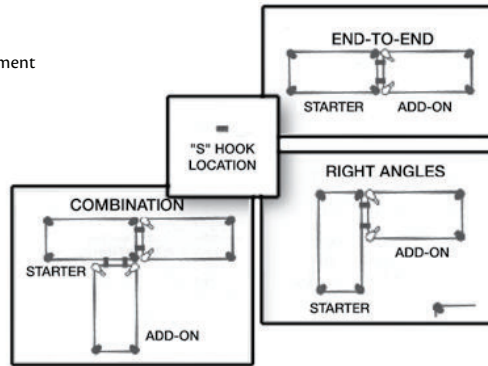

## CHROMATE WIRE SHELVING

- Heavy-gauge chromate plated shelves with open wire design minimize dust, improve air circulation and provide greater visibility of stored items
- Post's circular grooves combined with tapered plastic split sleeves allow for assembly in minutes with no special tools
- Shelf ribs run front to back allowing items to slide on and off shelves smoothly
- Shelves can be adjusted at precise 1" intervals
- Posts are double grooved every 8" and numbered for easy adjustment
- Adjustable feet compensate for surface irregularities
- Stationary unit's total capacity should not exceed 2000 lbs.
- NSF certified
- Assembly required

902-468-1880  
caster-rack.com

**Kleton wire shelving can be assembled as you wish: End to End, at Right Angles or any combination.**

### 4 SHELVES

Model No.	Type	Dimensions W" x D" x H"	Cap. lbs /Shelf*	Wt. lbs.	Price /Each
<b>63" POSTS</b>					
RL907	Starter	30 x 14 x 63	800	39	
RL908	Add-on	30 x 14 x 63	800	32	
RL632	Starter	36 x 14 x 63	800	43	
RL633	Add-on	36 x 14 x 63	800	35.5	
RL634	Starter	48 x 14 x 63	800	49	
RL635	Add-on	48 x 14 x 63	800	42	
RL636	Starter	60 x 14 x 63	600	64.75	
RL637	Add-on	60 x 14 x 63	600	57.75	
RL638	Starter	72 x 14 x 63	600	71.5	
RL639	Add-on	72 x 14 x 63	600	64	
RL059	Starter	36 x 18 x 63	800	48	
RL060	Add-on	36 x 18 x 63	800	35	
RL061	Starter	48 x 18 x 63	800	58	
RL062	Add-on	48 x 18 x 63	800	53.5	
RL063	Starter	60 x 18 x 63	600	81	
RL064	Add-on	60 x 18 x 63	600	76.5	
RL065	Starter	72 x 18 x 63	600	91	
RL066	Add-on	72 x 18 x 63	600	86.5	
RL067	Starter	36 x 24 x 63	800	62	
RL068	Add-on	36 x 24 x 63	800	57.5	
RL069	Starter	48 x 24 x 63	800	74	
RL070	Add-on	48 x 24 x 63	800	69.5	
RL071	Starter	60 x 24 x 63	600	95	
RL072	Add-on	60 x 24 x 63	600	90.5	
RL073	Starter	72 x 24 x 63	600	117	
RL074	Add-on	72 x 24 x 63	600	112.5	